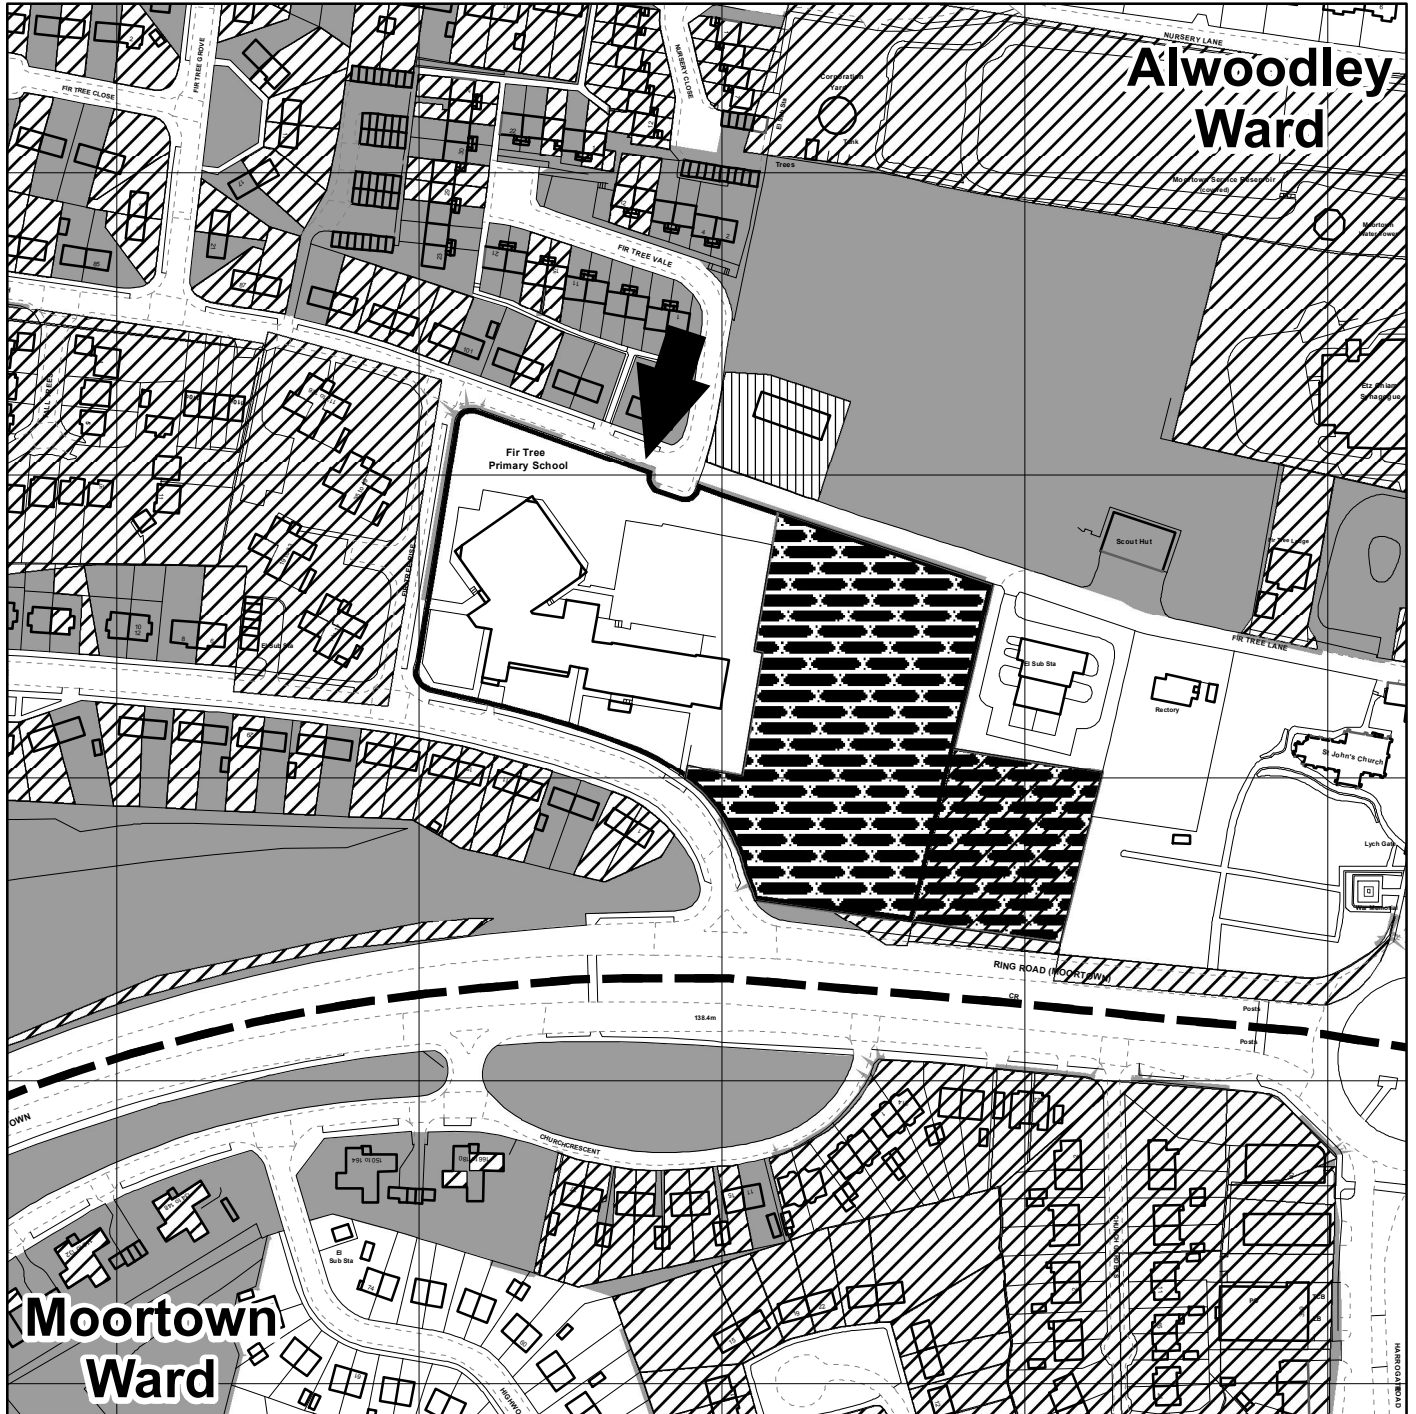

**FORMER FIR TREE PRIMARY SCHOOL  
LINGFIELD DRIVE  
MOORTOWN  
LEEDS LS17**

**← SUBJECT SITE**

**LAND OWNED BY  
LEEDS CITY COUNCIL**

**LAND LEASED OUT BY  
LEEDS CITY COUNCIL**

**LAND SOLD BY  
LEEDS CITY COUNCIL**

**N6 PROTECTED  
PLAYING PITCH**

**WARD BOUNDARY**

**Leeds**  
CITY COUNCIL

(c) Crown Copyright and database right [2013]  
Ordnance Survey LA100019567

PREP BY M. CHRISTIAN  
DATE 10/10/2013  
OS No SE3039SW  
Scale 1:2,500

**PLAN No 16485/D**